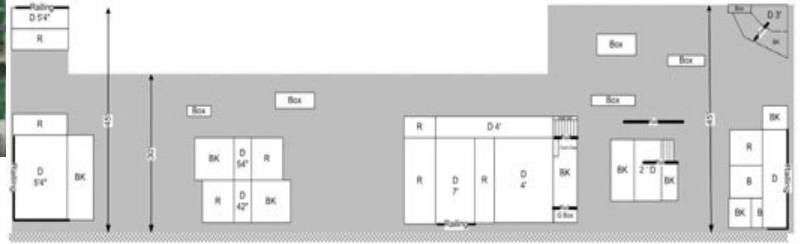

Park location & plan

$2500 Ramp Sponsor

Large ramp or outside exposure